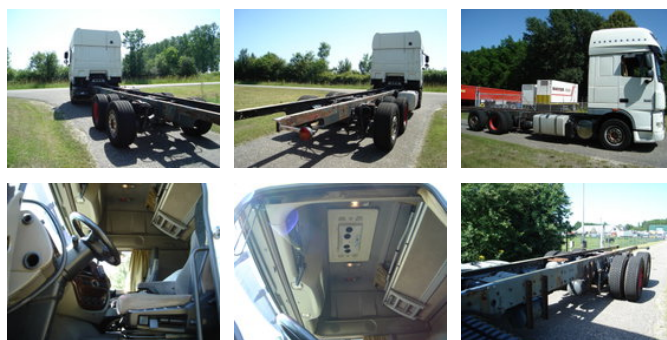

DAF XF 105 SUPERSPACE/460 PK

General features

Brand	DAF
Model	XF 105
Subcategory	Chassis cab
Licence plate	BX-JP-54
Construction year	2010
Date of first registration	19-02-2010
Color	White
Condition	Used
General condition	Good
Fuel	Diesel
Emission class	Euro 5
Reference	774

Characteristics

Empty weight	12.255kg
Load capacity	15.745kg
GVW	28.000kg
Length	1.040cm
Width	250cm
Serial number	XLRAS48MSOE871282
Cylinder contents	12.902cc

DAF XF 105 SUPERSPACE/460 PK

Technical specifications

Number of axes	3
Axis configuration	6x2
Transmission	Automatic
Engine output	340

Accessories

- Automatic
- Differential Lock
- Heated Mirrors
- Spotlight front
- Air conditioning
- Aluminium fuel tank
- Central locking
- Refrigerator
- Air horn
- Parabolic suspension
- Radio/CD player
- Sleeper cab
- Vehicle heater
- Heavy duty engine brake
- Spotlights
- Visor
- Cruise control
- Air suspension system
- Disc brakes
- Power steering
- Passenger seat
- Electric windows
- ABS